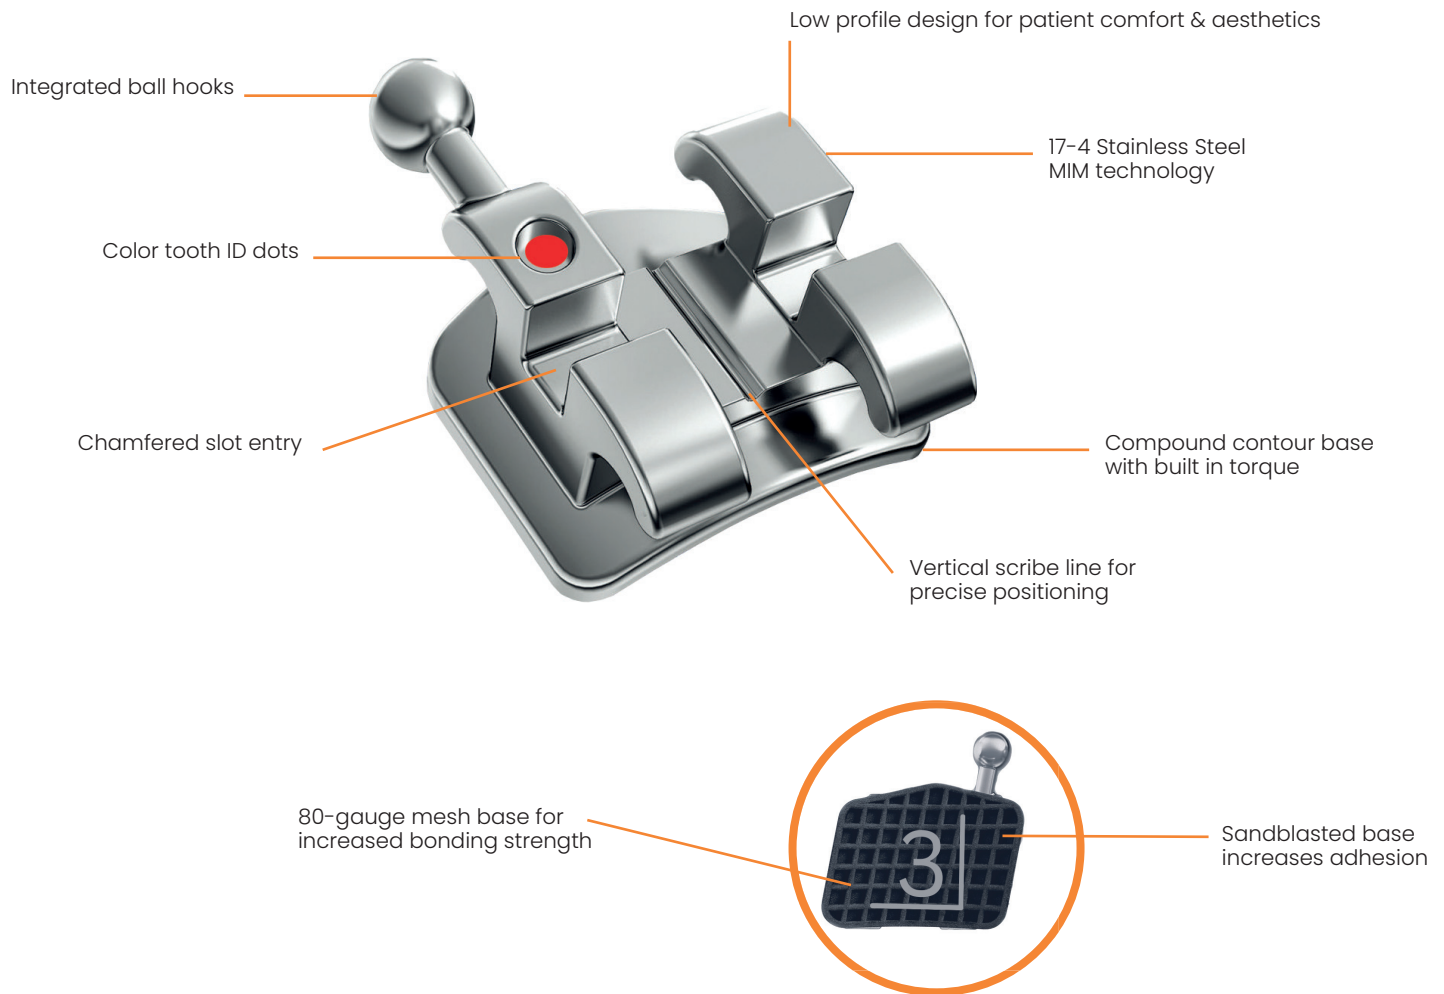

Ortho Shop

ICON SELF-LIGATING BRACKETS

Features:

- 17-4 Stainless Steel
- Removable color positioning gauge on the 3-3 brackets
- Color ID dots for easy bracket selection
- Standard Torque available now
- High & Low torques available soon
- Similar to Damon Q2
- Use with our Pre-Stopped Copper NiTi Archwires
- Complete the set with our ICON Self-Ligating Buccal Tubes
- Available with hooks on 3's only or hooks on 3,4,5

MINI TWIN BRACKETS

MINI MAXX S BRACKETS

Features:

- Tooth number laser etched on base
- Perfectly rounded edges
- Rhomboid design
- Full rotational control
- .018" MBT or .022" MBT available
- Available with hooks on 3's only or hooks on 3,4,5

MINI TWIN BRACKETS

LUCCHESI SUB-SLOT BRACKETS

EXCLUSIVE
TO
ORTHO SHOP

Discover the best of both worlds with the Lucchesi Sub-Slot bracket. Low friction and rapid tooth movement like a self-ligating bracket, at the beginning of treatment, and full wire engagement for optimum torque expression during later stages of treatment like a conventional twin.