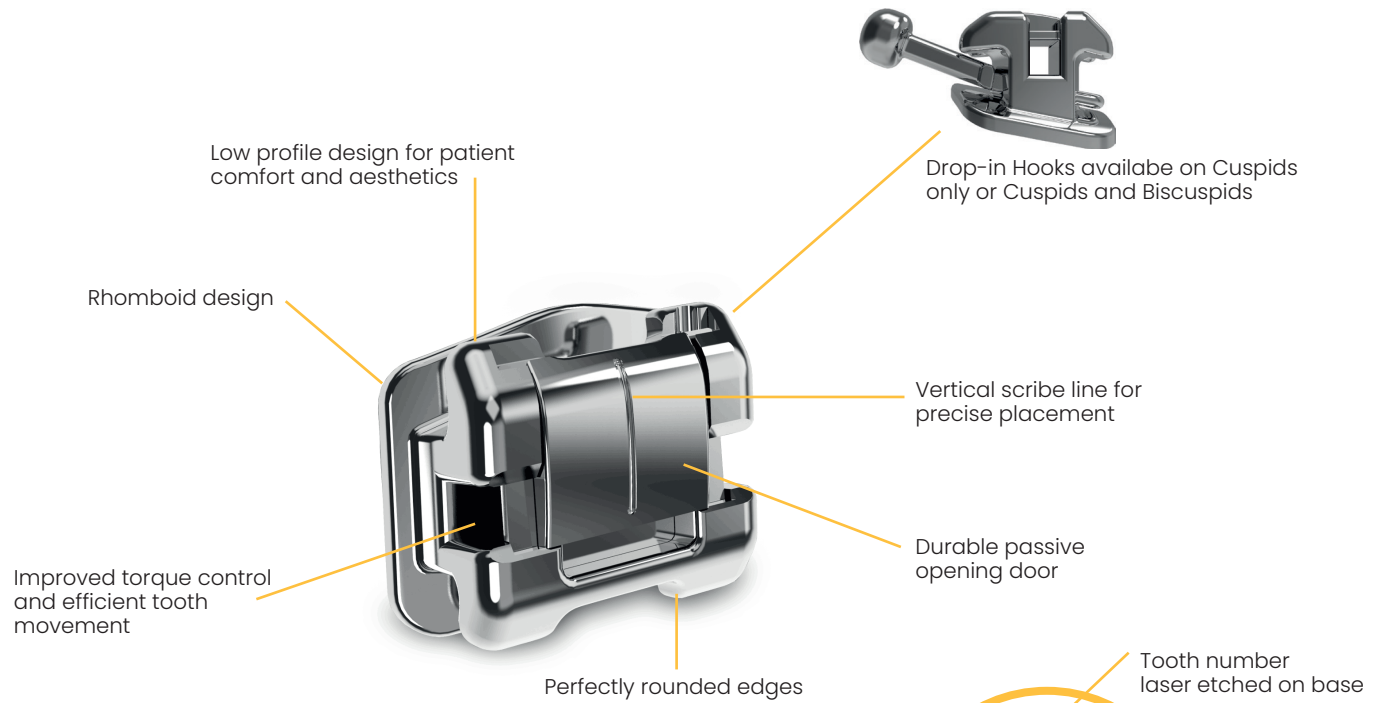

Ortho Shop

ICON SELF-LIGATING BRACKETS

Features:

- 17-4 Stainless Steel
- Removable color positioning gauge on the 3-3 brackets
- Color ID dots for easy bracket selection
- Standard Torque available now
- High & Low torques available soon
- Similar to Damon Q2
- Use with our Pre-Stopped Copper NiTi Archwires
- Complete the set with our ICON Self-Ligating Buccal Tubes
- Available with hooks on 3's only or hooks on 3,4,5

MINI TWIN BRACKETS

MINI MAXX S BRACKETS

Features:

- Tooth number laser etched on base
- Perfectly rounded edges
- Rhomboid design
- Full rotational control
- .018" MBT or .022" MBT available
- Available with hooks on 3's only or hooks on 3,4,5

MINI TWIN BRACKETS

LUCCHESI SUB-SLOT BRACKETS

EXCLUSIVE
TO
ORTHO SHOP

Discover the best of both worlds with the Lucchesi Sub-Slot bracket. Low friction and rapid tooth movement like a self-ligating bracket, at the beginning of treatment, and full wire engagement for optimum torque expression during later stages of treatment like a conventional twin.