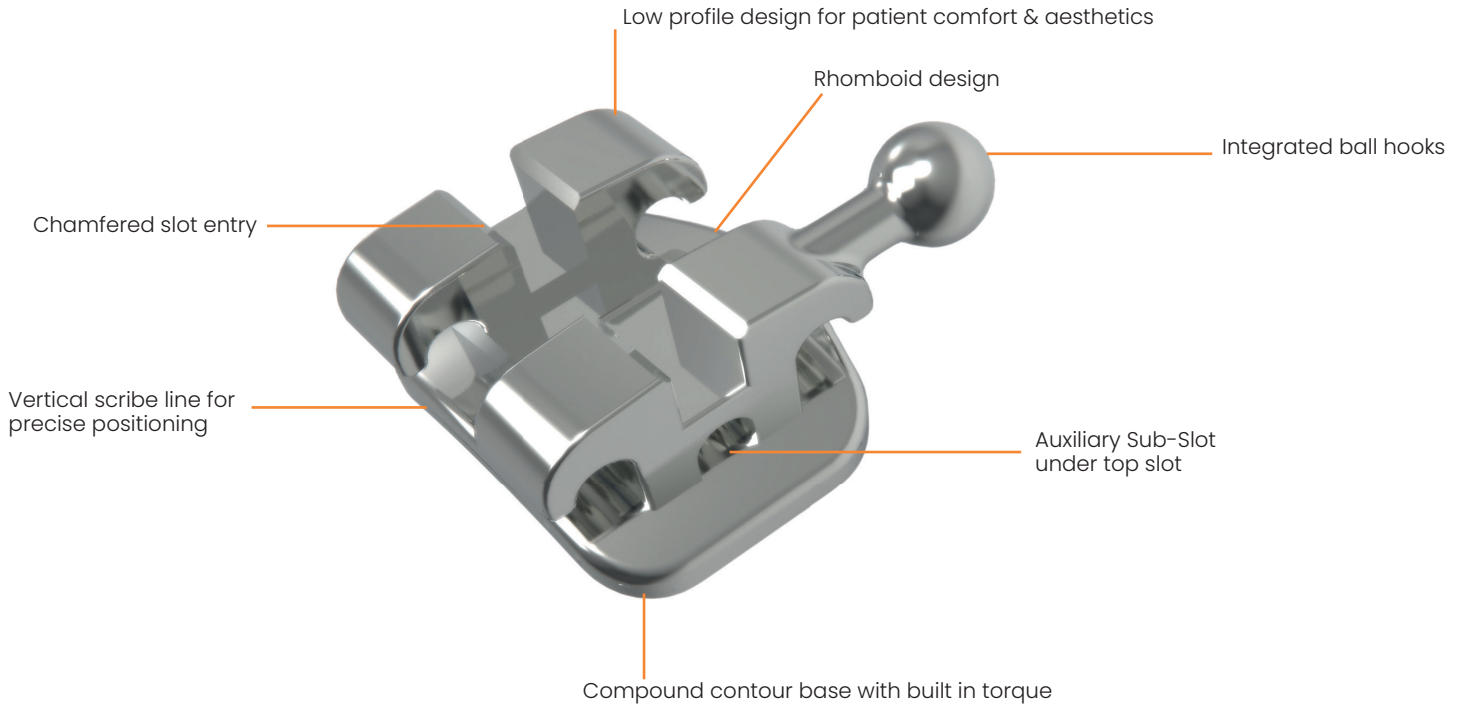

Ortho Shop

ICON SELF-LIGATING BRACKETS

Features:

- 17-4 Stainless Steel
- Removable color positioning gauge on the 3-3 brackets
- Color ID dots for easy bracket selection
- Standard Torque available now
- High & Low torques available soon
- Similar to Damon Q2
- Use with our Pre-Stopped Copper NiTi Archwires
- Complete the set with our ICON Self-Ligating Buccal Tubes
- Available with hooks on 3's only or hooks on 3,4,5

MINI TWIN BRACKETS

MINI MAXX S BRACKETS

Features:

- Tooth number laser etched on base
- Perfectly rounded edges
- Rhomboid design
- Full rotational control
- .018" MBT or .022" MBT available
- Available with hooks on 3's only or hooks on 3,4,5

MINI TWIN BRACKETS

LUCCHESI SUB-SLOT BRACKETS

EXCLUSIVE
TO
ORTHO SHOP

Discover the best of both worlds with the Lucchesi Sub-Slot bracket. Low friction and rapid tooth movement like a self-ligating bracket, at the beginning of treatment, and full wire engagement for optimum torque expression during later stages of treatment like a conventional twin.

Features:

- Offset bases on 2nd premolars
- 17-4 Stainless Steel MIM Technology
- 80-gauge mesh sandblasted base
- Tooth number laser etched on base
- .022" MBT hooks 3,4,5
- Use with Ortho Shop's Copper NiTi Archwires
- Use with Ortho Shop's Evolve Bondable Buccal Tubes