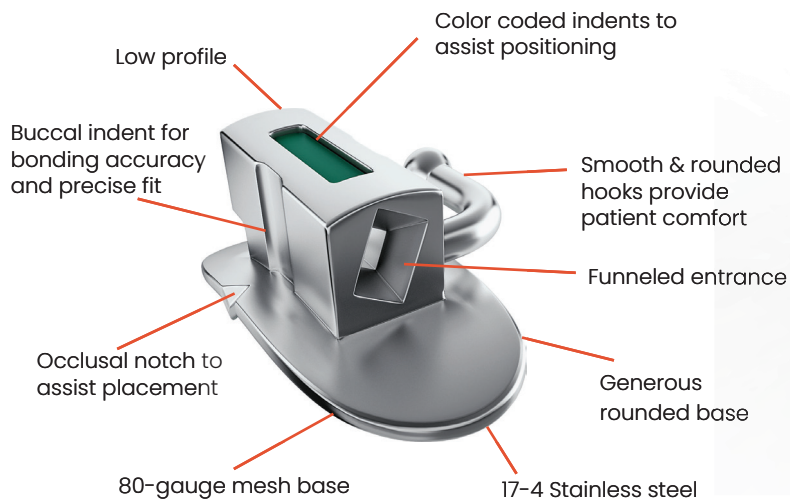

BUCCAL TUBES

EVOLVE 1ST MOLAR TUBES