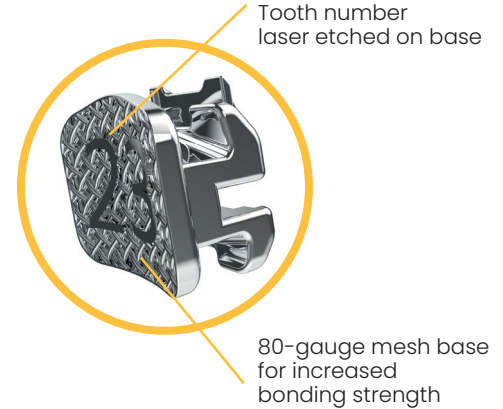

Ortho Shop

ICON SELF-LIGATING BRACKETS

Features:

- 17-4 Stainless Steel
- Removable color positioning gauge on the 3-3 brackets
- Color ID dots for easy bracket selection
- Standard Torque available now
- High & Low torques available soon
- Similar to Damon Q2
- Use with our Pre-Stopped Copper NiTi Archwires
- Complete the set with our ICON Self-Ligating Buccal Tubes
- Available with hooks on 3's only or hooks on 3,4,5

MINI TWIN BRACKETS

MINI MAXX S BRACKETS

Features:

- Tooth number laser etched on base
- Perfectly rounded edges
- Rhomboid design
- Full rotational control
- .018" MBT or .022" MBT available
- Available with hooks on 3's only or hooks on 3,4,5

MINI TWIN BRACKETS

LUCCHESI SUB-SLOT BRACKETS

EXCLUSIVE
TO
ORTHO SHOP

Discover the best of both worlds with the Lucchesi Sub-Slot bracket. Low friction and rapid tooth movement like a self-ligating bracket, at the beginning of treatment, and full wire engagement for optimum torque expression during later stages of treatment like a conventional twin.