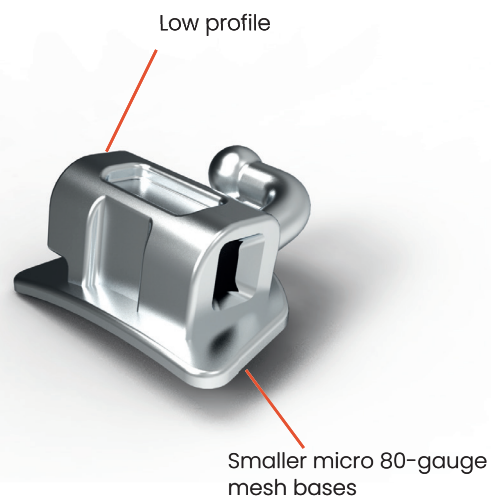

EVOLVE 2ND MOLAR TUBES

10 per pack

1+ Packs
$22.00 per pack
($2.20 per tube)

10+ Packs
$18.50 per pack
($1.85 per tube)

40+ Packs
$15.00 per pack
($1.50 per tube)

100+ Packs
$13.00 per pack
($1.30 per tube)