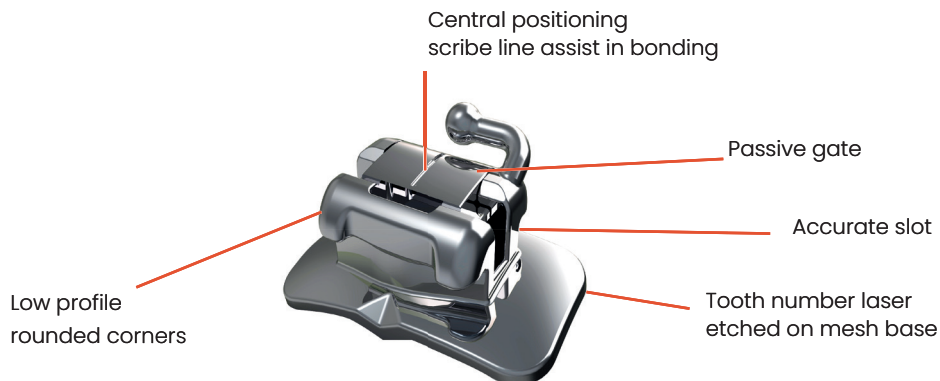

ICON SELF-LIGATING TUBES

5 per pack

1+ Packs
$40.00 per pack
($8.00 per tube)

10+ Packs
$37.00 per pack
($7.40 per tube)

20+ Packs
$33.00 per pack
($6.60 per tube)